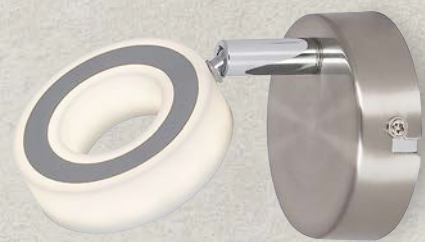

ZORA

5 YEARS GUARANTEE

LED built-in

NATURAL White

5939