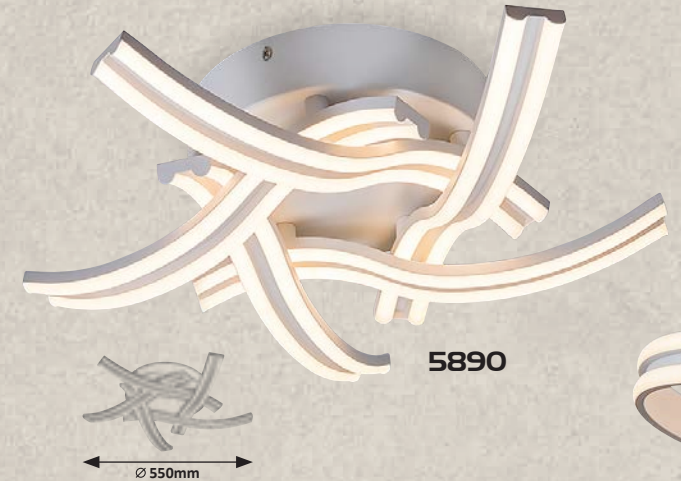

# TULIO

GUARANTEE 5 YEARS LED built-in WARM White

5889

550mm

5890

550mm

5891

1500mm