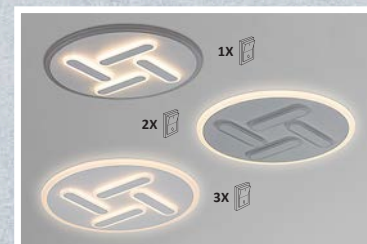

KOLMIO

5 YEARS GUARANTEE

LED built-in

530

CCCT

NEW

DESIGNED BY **rabalux**

6450

AVANELLE

5 YEARS GUARANTEE

LED built-in

WARM White

5919

ROCHELLE

5 YEARS GUARANTEE

LED built-in

NATURAL White

6708

BOSWELL

5 YEARS GUARANTEE

LED built-in

NATURAL White

MIRROR

NEW

6329

6450 (M) (P)

LED / 54W
(3600lm, 3000K-6000K) incl.
IP20 • 530
white

5 998250 364506

6708 (M) (P)

LED / 40W
(2400lm, 4000K) incl.
IP20
white/crystal

5 998250 367088

5919 (M) (P)

LED / 36W
(2290lm, 3000K) incl.
IP20
white

5 998250 359199

6329 (M) (A)

LED / 40W
(2500lm, 4000K) incl.
IP20
white/chrome

5 998250 363295