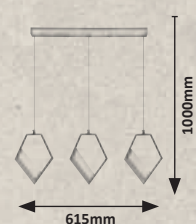

SILVANA

5644

AMBROSIO

5642 (M) (A)

LED / 15W
(1200lm, 3000K) incl.
IP20
metal brown

5 998250 356426

5643 (M) (A)

LED / 45W
(3600lm, 3000K) incl.
IP20
metal brown

5 998250 356433

5644 (M) (A)

LED / 45W
(3600lm, 3000K) incl.
IP20
metal brown

5 998250 356440

5692 (M) (P)

LED / 40W
(2700lm, 3000K) incl.
IP20
brown

5 998250 356921

5693 (M) (P)

LED / 50W
(3400lm, 3000K) incl.
IP20
brown

5 998250 356938

5694 (M) (P)

LED / 11W
(700lm, 3000K) incl.
IP20
brown

5 998250 356945