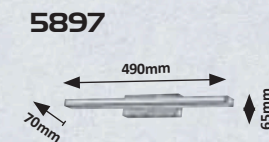

SILAS

JOHN

BASTIAN

5719 (M) (P)

LED / 12W
(1180lm, 4000K) incl.
IP44
chrome

5 998250 357195

5720 (M) (P)

LED / 12W
(1180lm, 4000K) incl.
IP44
bronze

5 998250 357201

5727 (M) (P)

LED / 18W
(1700lm, 4000K) incl.
IP44
chrome

5 998250 357270

5729 (M) (P)

LED / 18W
(1700lm, 4000K) incl.
IP44
bronze

5 998250 357294

5721 (M) (P)

LED / 12W
(1080lm, 4000K) incl.
IP44
bronze

5 998250 357218

5897 (M) (P)

LED / 12W
(1080lm, 4000K) incl.
IP44
chrome

5 998250 358970

6129 (M) (P)

LED / 18W
(1300lm, 4000K) incl.
IP44
chrome

5 998250 361291

6130 (M) (P)

LED / 18W
(1300lm, 4000K) incl.
IP44
bronze

5 998250 361307

5781 (M) (P)

LED / 13W
(1120lm, 4000K) incl.
IP44
chrome

5 998250 357812