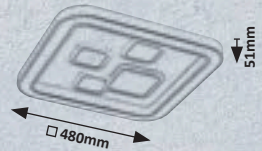

## LED CEILING LAMPS

---

LED MENNYEZETI  
LÁMPÁK

LED DECKENLEUCHTEN

**6475**

**5859**

**6250**

**6475** **MA**  
 LED / 40W  
 (2400lm, 3000K-6000K) incl.  
 IP20 • 531  
 white/gold/coffee