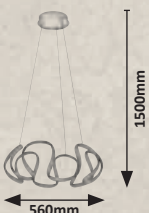

PALMIRA

5 YEARS GUARANTEE
LED built-in
WARM White

5772

5771

5770

CHRISSY

5 YEARS GUARANTEE
LED built-in
NATURAL White

1493

1494

5770 (M) (P)

LED / 38W
(2500lm, 3000K) incl.
IP20
chrome

5 998250 357706

5771 (M) (P)

LED / 50W
(3400lm, 3000K) incl.
IP20
chrome

5 998250 357713

5772 (M) (P)

LED / 11W
(700lm, 3000K) incl.
IP20
chrome

5 998250 357720

1493 (M)

LED / 7W
(480lm, 4000K) incl.
IP20
silver/chrome/crystal

5 998250 314938

1494 (M)

LED / 20W
(1400lm, 4000K) incl.
IP20
silver/chrome/crystal

5 998250 314945