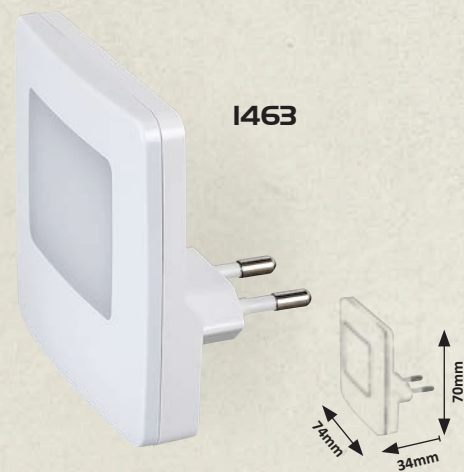

1463

MOONSHINE LED built-in WARM White indirect