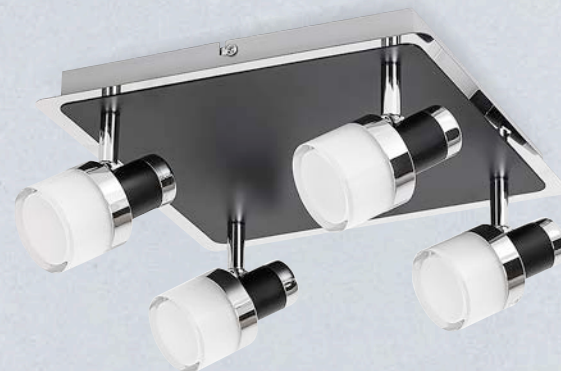

# HAROLD

NEW

5021

5022

5024

5023

5021 (M) (P)

LED / 5W (400lm, 4000K) incl. IP44 chrome/black/opal glass