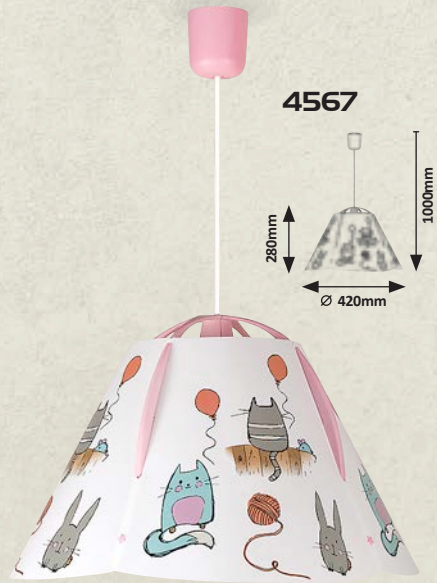

CATHY

DESIGNED BY **rabalux**

4558

4567

4632

4564

4570

SHEPHERD

DESIGNED BY **rabalux**

4557

4566

4631

4563

4569

4558 **M G**

⊗ E-27 / 2x max. 60W
IP20 • 681
multicolour

4564 **P**

⊗ LED / 0,3W incl.
DC 1,5V • 2x AA excl.
multicolour

4567 **P**

⊗ E-27 / 1x max. 60W
IP20
multicolour

4570 **P**

⊗ 7W (18lm, 2700K) incl.
E-14 / 1x max. 7W
IP20 •
multicolour

4632 **M PA**

⊗ multicolour

4557 **M G**

⊗ E-27 / 2x max. 60W
IP20 • 680
multicolour

4563 **P**

⊗ LED / 0,3W incl.
DC 1,5V • 2x AA excl.
multicolour

4566 **P**

⊗ E-27 / 1x max. 60W
IP20
multicolour

4569 **P**

⊗ 7W (18lm, 2700K) incl.
E-14 / 1x max. 7W
IP20 •
multicolour

4631 **M PA**

⊗ multicolour