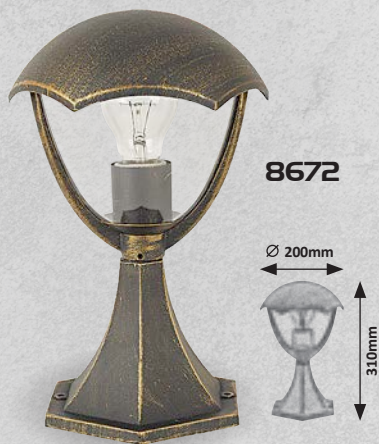

8672

8670 (M) (P)

☒ E-27 / 1x max. 40W
IP44
antique gold/transparent

5 998250 386706

8671 (M) (P)

☒ E-27 / 1x max. 40W
IP44
antique gold/transparent

5 998250 386713

8672 (M) (P)

☒ E-27 / 1x max. 40W
IP44
antique gold/transparent

5 998250 386720

8673 (M) (P)

☒ E-27 / 1x max. 40W
IP44
antique gold/transparent

5 998250 386737

8674 (M) (P)

☒ E-27 / 1x max. 40W
IP44
antique gold/transparent

5 998250 386744

8675 (M) (P)

☒ E-27 / 3x max. 40W
IP44
antique gold/transparent

5 998250 386751

8676 (M) (P)

☒ E-27 / 1x max. 40W
IP44 • ☒ 0,5-12m, 140°
antique gold/transparent

5 998250 386768