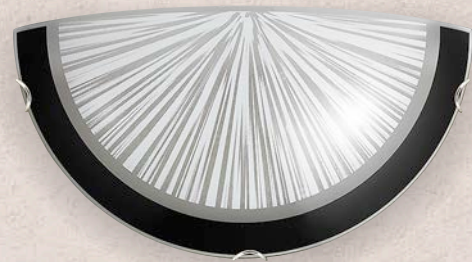

SPHERE

5 YEARS GUARANTEE

1856