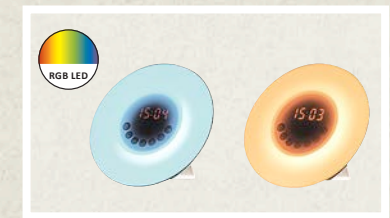

MISTY

4538 P
☐ LED / 4W
(200lm, 6000K) incl.
DC 5V
IP20 • white

5 998250 345383

4539 P
☐ LED / 4W
(200lm, 6000K) incl.
DC 5V
IP20 • white

5 998250 345390

PENELOPE

4423 P
☐ LED 1,8W incl.
☐ RGB LED / 2,7W incl.
DC 5V
IP20 • white

5 998250 344232

TRUDY NEW

6383 M G
☐ LED 5W
(400lm, 3000K) incl.
IP20 • 19802
satin chrome/ white

5 998250 363837