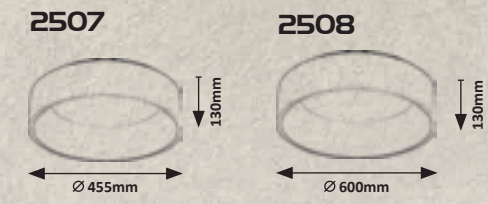

CARMELLA **NEW**

ADELINE

5052 (M A) LED / 30W (1950lm, 4000K) incl. IP20 gold/white 5 998250 350523	5053 (M A) LED / 50W (3400lm, 4000K) incl. IP20 gold/white 5 998250 350530	5054 (M A) LED / 50W (3350lm, 4000K) incl. IP20 gold/white 5 998250 350547	5055 (M A) LED / 80W (6335lm, 4000K) incl. IP20 gold/white 5 998250 350554	5056 (M A) LED / 30W (1950lm, 4000K) incl. IP20 gold/white 5 998250 350561	5057 (M A) LED / 50W (3889lm, 4000K) incl. IP20 gold/white 5 998250 350578	2507 (M P) LED / 26W (1500lm, 4000K) incl. IP20 matte white 5 998250 325071	2508 (M P) LED / 36W (2100lm, 4000K) incl. IP20 matte white 5 998250 325088	2509 (M P) LED / 26W (1500lm, 4000K) incl. IP20 matte white 5 998250 325095	2510 (M P) LED / 36W (2100lm, 4000K) incl. IP20 matte white 5 998250 325101