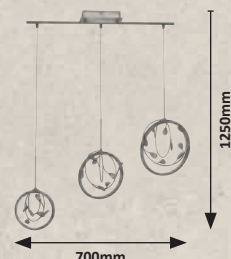

# CHRISSY

5 YEARS GUARANTEE  
LED built-in  
NATURAL White

1493

1494

5770 (M) (P)

LED / 38W  
(2500lm, 3000K) incl.  
IP20  
chrome

5 998250 357706

5771 (M) (P)