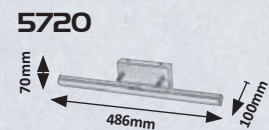

SILAS

JOHN

BASTIAN

5719 (M) (P)

LED / 12W
(1180lm, 4000K) incl.
IP44
chrome

5 998250 357195

5720 (M) (P)

LED / 12W
(1180lm, 4000K) incl.
IP44
bronze

5 998250 357201

5727 (M) (P)

LED / 18W
(1700lm, 4000K) incl.
IP44
chrome

5 998250 357270

5729 (M) (P)

LED / 18W
(1700lm, 4000K) incl.
IP44
bronze

5 998250 357294

5721 (M) (P)

LED / 12W
(1080lm, 4000K) incl.
IP44
bronze

5 998250 357218

5897 (M) (P)

LED / 12W
(1080lm, 4000K) incl.
IP44
chrome

5 998250 358970

6129 (M) (P)

LED / 18W
(1300lm, 4000K) incl.
IP44
chrome

5 998250 361291

6130 (M) (P)

LED / 18W
(1300lm, 4000K) incl.
IP44
bronze

5 998250 361307

5781 (M) (P)

LED / 13W
(1120lm, 4000K) incl.
IP44
chrome

5 998250 357812