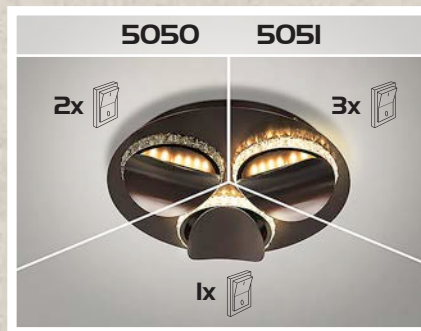

CAPRIANA

5 YEARS GUARANTEE
LED built-in
NATURAL White
indirect

NEW

5049

5051

5050

5049 (M) (GC)

LED / 6W
(480lm, 4000K) incl.
IP20
metal brown

5 998250 350493

5050 (M) (GC)

LED / 18W
(720lm, 4000K) incl.
IP20
metal brown

5 998250 350509

5051 (M) (GC)

LED / 36W
(1440lm, 4000K) incl.
IP20
metal brown

5 998250 350516

ELINOR

5 YEARS GUARANTEE
LED built-in
WARM White

5651

5652

5653

5651 (M) (P)

LED / 5W
(185lm, 3000K) incl.
IP20
metal brown

5 998250 356518

5652 (M) (P)

LED / 12W
(640lm, 3000K) incl.
IP20
metal brown

5 998250 356525

5653 (M) (P)

LED / 18W
(1050lm, 3000K) incl.
IP20
metal brown

5 998250 356532