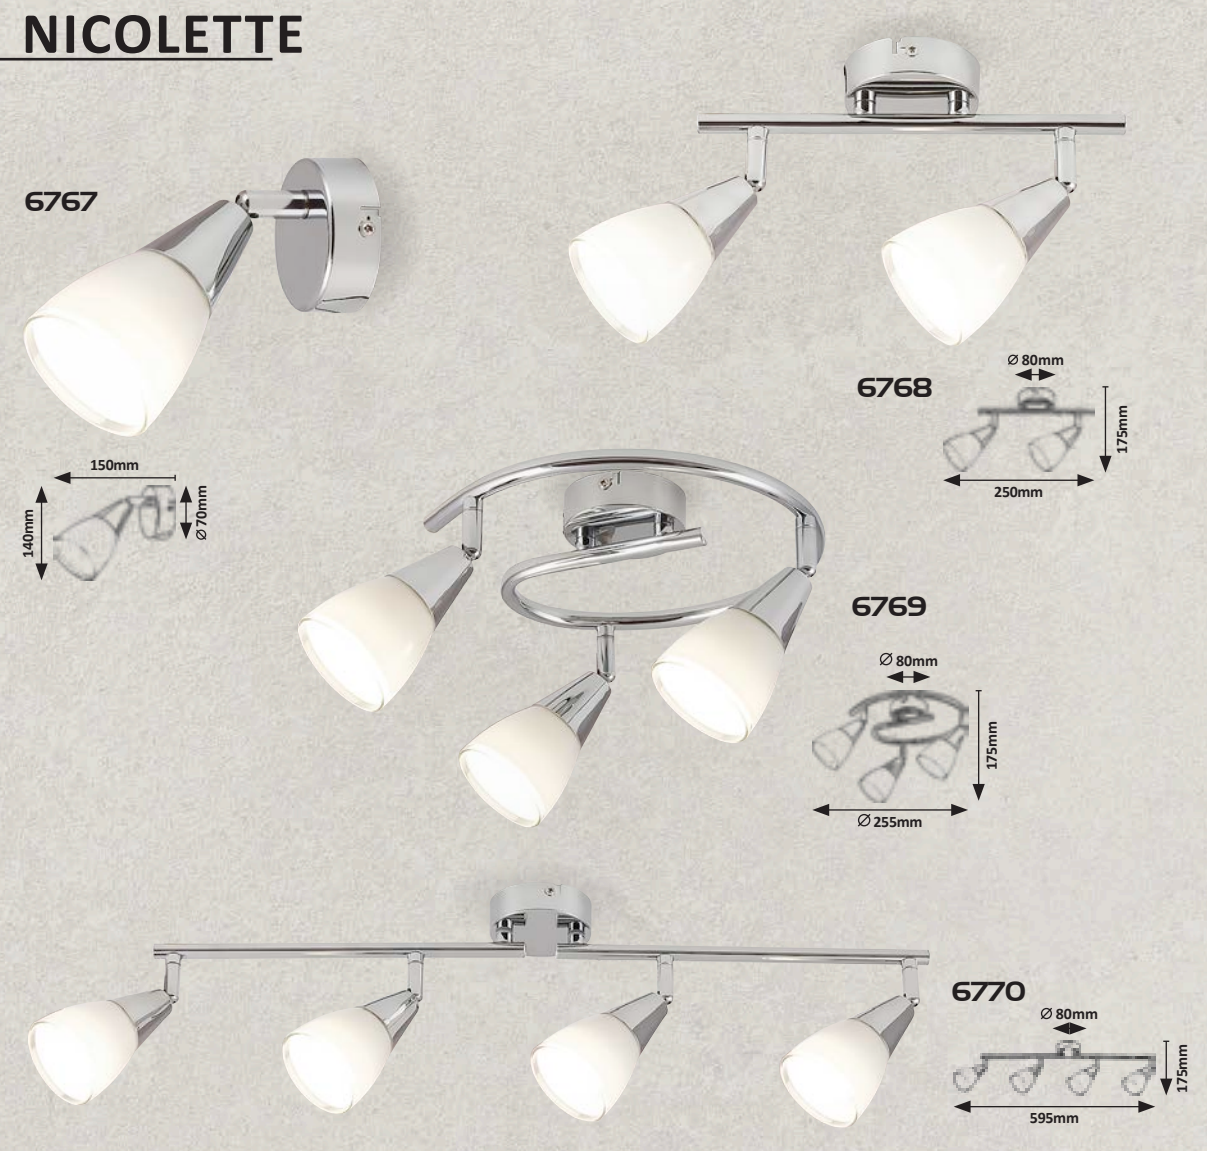

- **5920 MG**
  ☒ LED / 4W (400lm, 4000K) incl.
  E-14/ 1x max. 40W
  IP20 • 19624
  chrome/crystal
  5 998250 359205
- **5921 MG**
  ☒ LED / 8W (800lm, 4000K) incl.
  E-14/ 2x max. 40W
  IP20 • 19624
  chrome/crystal
  5 998250 359212
- **5922 MG**
  ☒ LED / 12W (1200lm, 4000K) incl.
  E-14/ 3x max. 40W
  IP20 • 19624
  chrome/crystal
  5 998250 359229
- **5923 MG**
  ☒ LED / 16W (1600lm, 4000K) incl.
  E-14/ 4x max. 40W
  IP20 • 19624
  chrome/crystal
  5 998250 359236
- **5924 MG**
  ☒ LED / 24W (2400lm, 4000K) incl.
  E-14/ 6x max. 40W
  IP20 • 19624
  chrome/crystal
  5 998250 359243

- **6767 MG**
  ☒ E-14 / 1x max. 40W
  IP20 • 19423
  chrome/white
  5 998250 367675
- **6768 MG**
  ☒ E-14 / 2x max. 40W
  IP20 • 19423
  chrome/white
  5 998250 367682
- **6769 MG**
  ☒ E-14 / 3x max. 40W
  IP20 • 19423
  chrome/white
  5 998250 367699
- **6770 MG**
  ☒ E-14 / 4x max. 40W
  IP20 • 19423
  chrome/white
  5 998250 367705