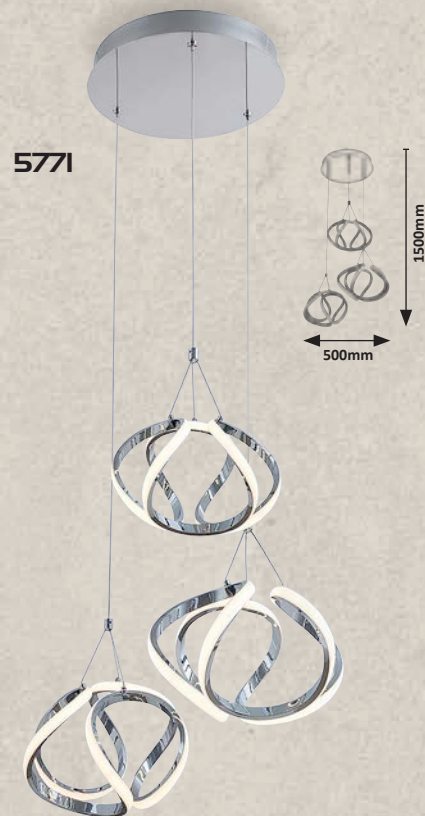

PALMIRA

5 YEARS GUARANTEE
LED built-in
WARM White

5772

5771

5770

CHRISSY

5 YEARS GUARANTEE
LED built-in
NATURAL White

1493

1494

5770 (M) (P)

LED / 38W
(2500lm, 3000K) incl.
IP20
chrome

5 998250 357706

5771 (M) (P)

LED / 50W
(3400lm, 3000K) incl.
IP20
chrome

5 998250 357713

5772 (M) (P)

LED / 11W
(700lm, 3000K) incl.
IP20
chrome

5 998250 357720

1493 (M)

LED / 7W
(480lm, 4000K) incl.
IP20
silver/chrome/crystal

5 998250 314938

1494 (M)

LED / 20W
(1400lm, 4000K) incl.
IP20
silver/chrome/crystal

5 998250 314945