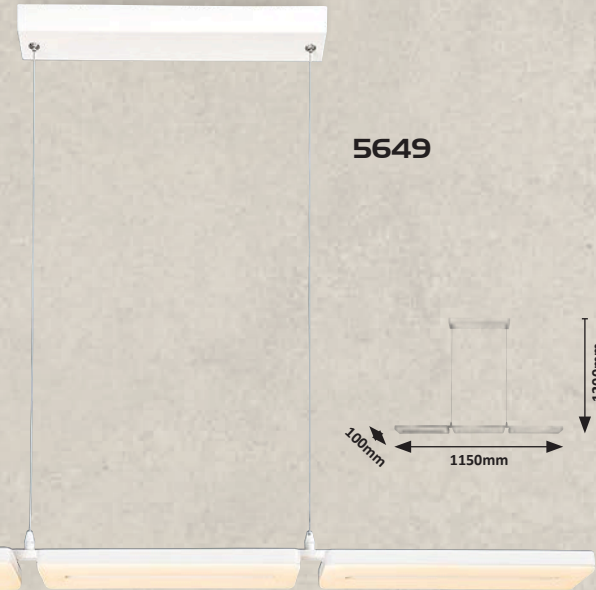

# ALANA

5648

5650

5649

5648 (M) (P)

LED / 40W  
(2400lm, 3000K) incl.  
IP20  
matte white

5 998250 356488

5649 (M) (P)