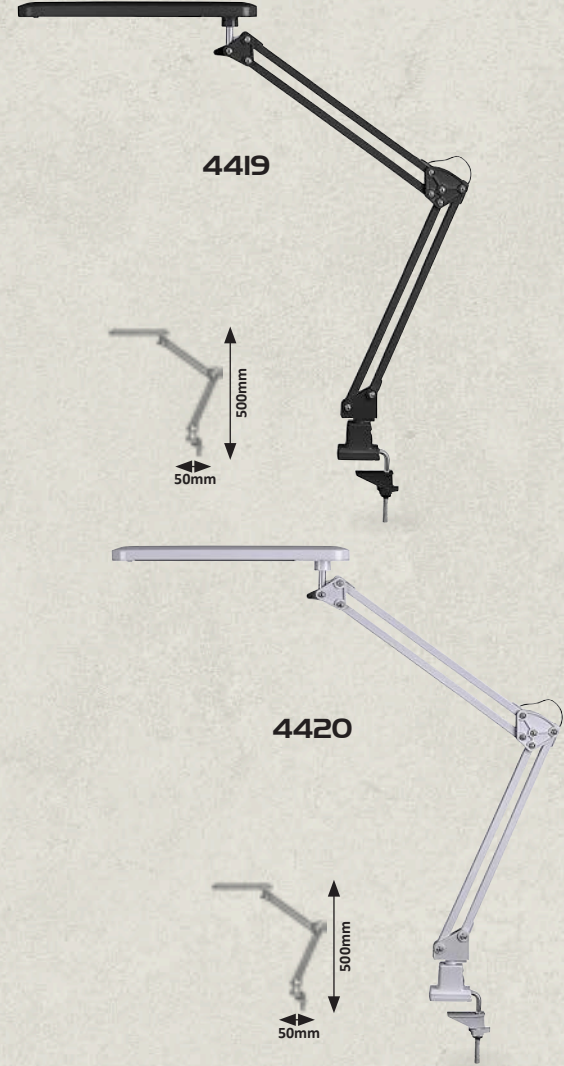

RONALD

COLIN

RAUL

ARNO

4334 (P)
LED / 5W
(350lm, 6400K) incl.
IP20 •
black

5 998250 343341

4335 (P)
LED / 5W
(350lm, 6400K) incl.
IP20 •
silver

5 998250 343358

4407 (M P)
LED / 5,6W
(350lm, 4500K) incl.
IP20 •
white

5 998250 344072

4408 (M P)
LED / 5,6W
(350lm, 4500K) incl.
IP20 •
black

5 998250 344089

4419 (M P)
LED / 5,6W
(350lm, 4500K) incl.
IP20 •
black

5 998250 344195

4420 (M P)
LED / 5,6W
(350lm, 4500K) incl.
IP20 •
silver

5 998250 344201

4214 (M)
E-27 / 1x max. 60W
IP20 •
white

5 998250 342146

4215 (M)
E-27 / 1x max. 60W
IP20 •
black

5 998250 342153

4216 (M)
E-27 / 1x max. 60W
IP20 •
silver

5 998250 342160