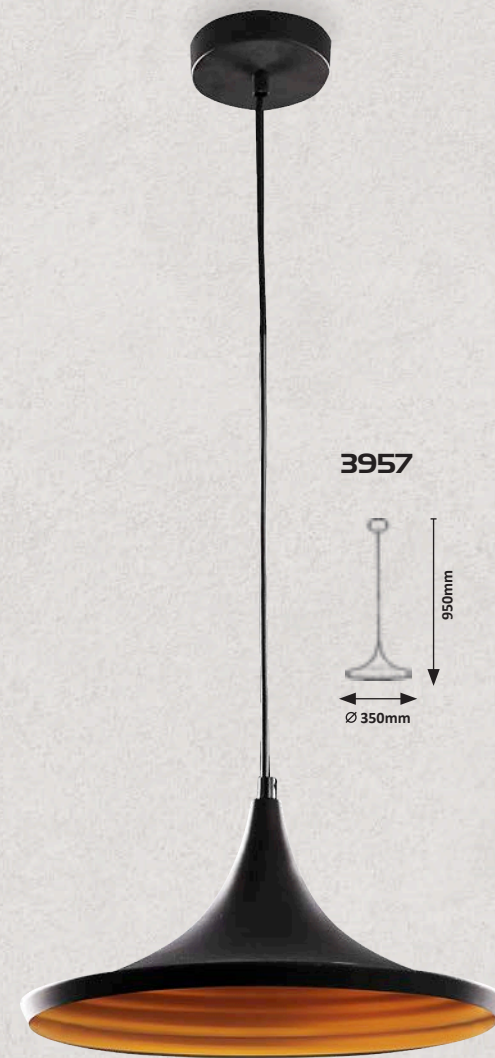

CARIN

3957

RONAN