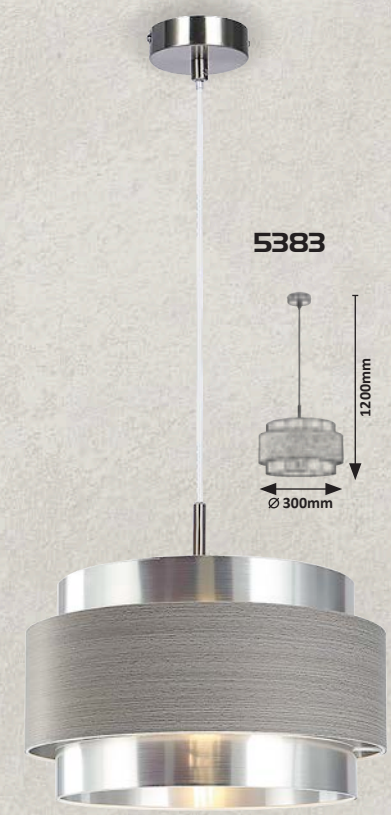

5383

5379 (M) (P)

⊗ E-14 / 1x max. 10W
IP20 • 19795
satin chrome/silver oak

5380 (M) (P)

⊗ E-14 / 2x max. 10W
IP20 • 19795
satin chrome/silver oak

5381 (M) (P)

⊗ E-14 / 3x max. 10W
IP20 • 19795
satin chrome/silver oak

5382 (M) (P)

⊗ E-14 / 4x max. 10W
IP20 • 19795
satin chrome/silver oak

5383 (M) (P)

⊗ E-27 / 1x max. 40W
IP20 • 19796
satin chrome/silver oak

5384 (M) (P)

⊗ E-14 / 1x max. 10W
IP20 • 19795
satin chrome/silver oak

⊗ E-27 / 1x max. 40W
IP20 • 19797
satin chrome/silver oak