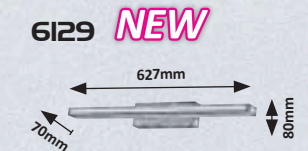

SILAS

JOHN

BASTIAN

5719 (M) (P)

LED / 12W
(1180lm, 4000K) incl.
IP44
chrome

5 998250 357195

5720 (M) (P)

LED / 12W
(1180lm, 4000K) incl.
IP44
bronze

5 998250 357201

5727 (M) (P)

LED / 18W
(1700lm, 4000K) incl.
IP44
chrome

5 998250 357270

5729 (M) (P)

LED / 18W
(1700lm, 4000K) incl.
IP44
bronze

5 998250 357294

5721 (M) (P)

LED / 12W
(1080lm, 4000K) incl.
IP44
bronze

5 998250 357218

5897 (M) (P)

LED / 12W
(1080lm, 4000K) incl.
IP44
chrome

5 998250 358970

6129 (M) (P)

LED / 18W
(1300lm, 4000K) incl.
IP44
chrome

5 998250 361291

6130 (M) (P)

LED / 18W
(1300lm, 4000K) incl.
IP44
bronze

5 998250 361307

5781 (M) (P)

LED / 13W
(1120lm, 4000K) incl.
IP44
chrome

5 998250 357812