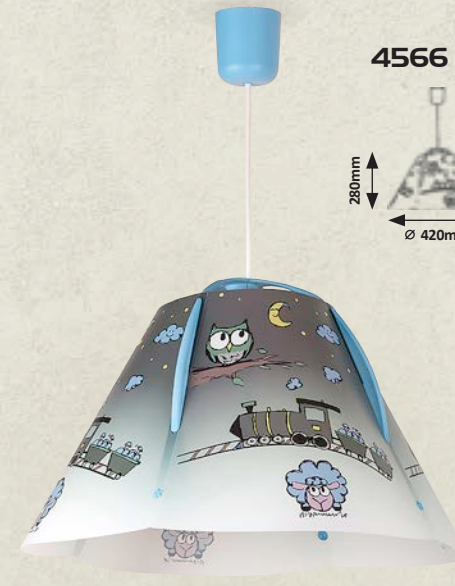

# SHEPHERD

DESIGNED BY **rabalux**

4557

4566

4631

4563

4569

4558 **M G**