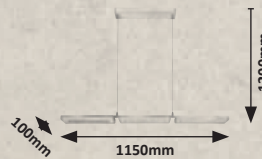

# ALANA

5648

5650

5649

5648 (M) (P)

LED / 40W  
(2400lm, 3000K) incl.  
IP20  
matte white

5 998250 356488

5649 (M) (P)