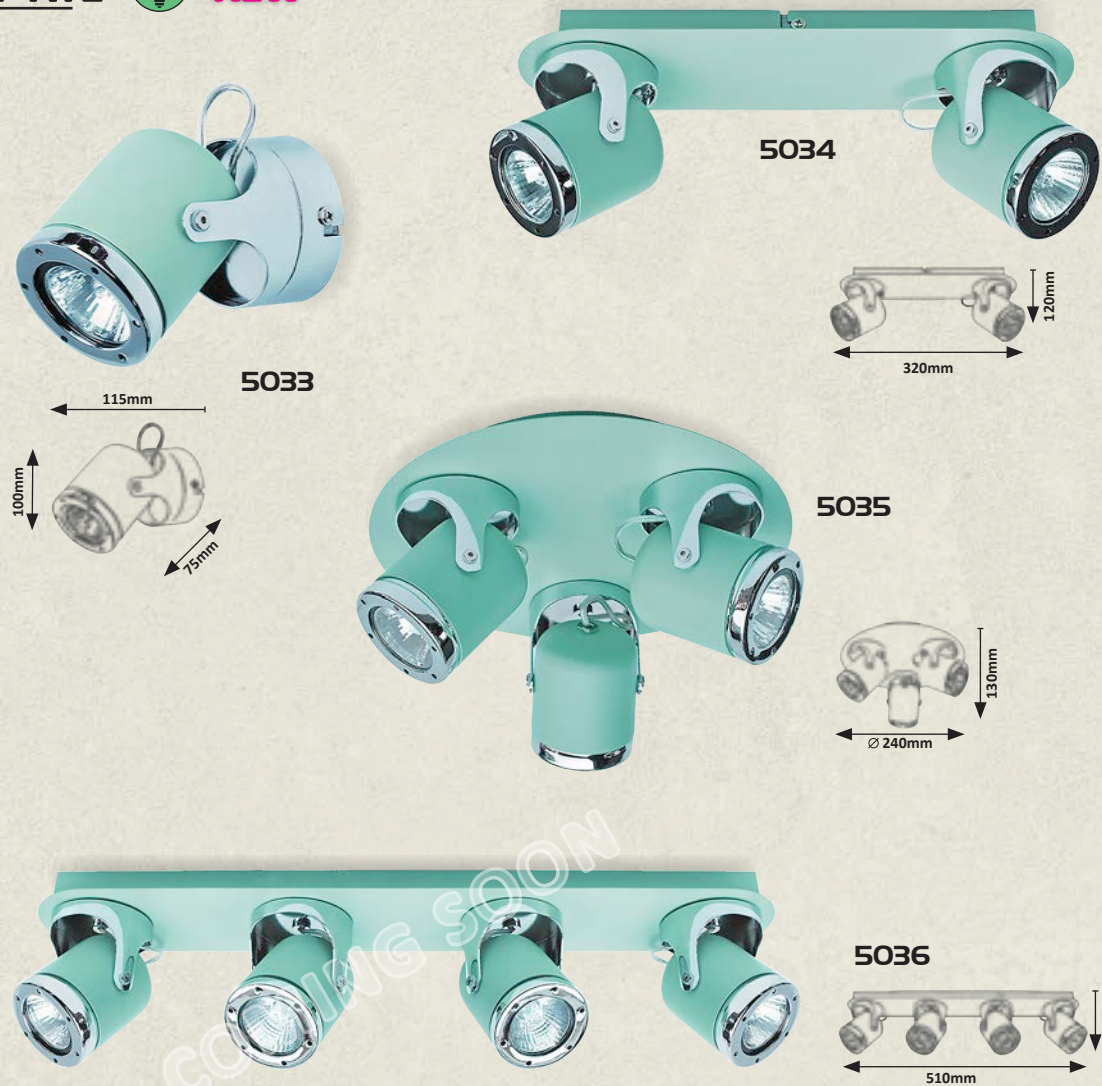

APRIL NEW

5033
☒ GU10 / 1x max. 5W
IP20
mint/chrome

5034
☒ GU10 / 2x max. 5W
IP20
mint/chrome

5035
☒ GU10 / 3x max. 5W
IP20
mint/chrome

5036
☒ GU10 / 4x max. 5W
IP20
mint/chrome

APRIL NEW

5037
☒ GU10 / 1x max. 5W
IP20
red/chrome

5038
☒ GU10 / 2x max. 5W
IP20
red/chrome

5039
☒ GU10 / 3x max. 5W
IP20
red/chrome

5040
☒ GU10 / 4x max. 5W
IP20
red/chrome