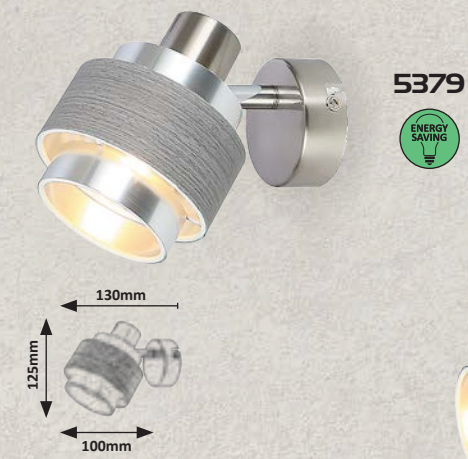

5379 (M) (P)

⊗ E-14 / 1x max. 10W
IP20 • 19795
satin chrome/silver oak

5380 (M) (P)

⊗ E-14 / 2x max. 10W
IP20 • 19795
satin chrome/silver oak

5381 (M) (P)

⊗ E-14 / 3x max. 10W
IP20 • 19795
satin chrome/silver oak

5382 (M) (P)

⊗ E-14 / 4x max. 10W
IP20 • 19795
satin chrome/silver oak

5383 (M) (P)

⊗ E-27 / 1x max. 40W
IP20 • 19796
satin chrome/silver oak

5384 (M) (P)

⊗ E-14 / 1x max. 10W
IP20 • 19795
satin chrome/silver oak

⊗ E-27 / 1x max. 40W
IP20 • 19797
satin chrome/silver oak