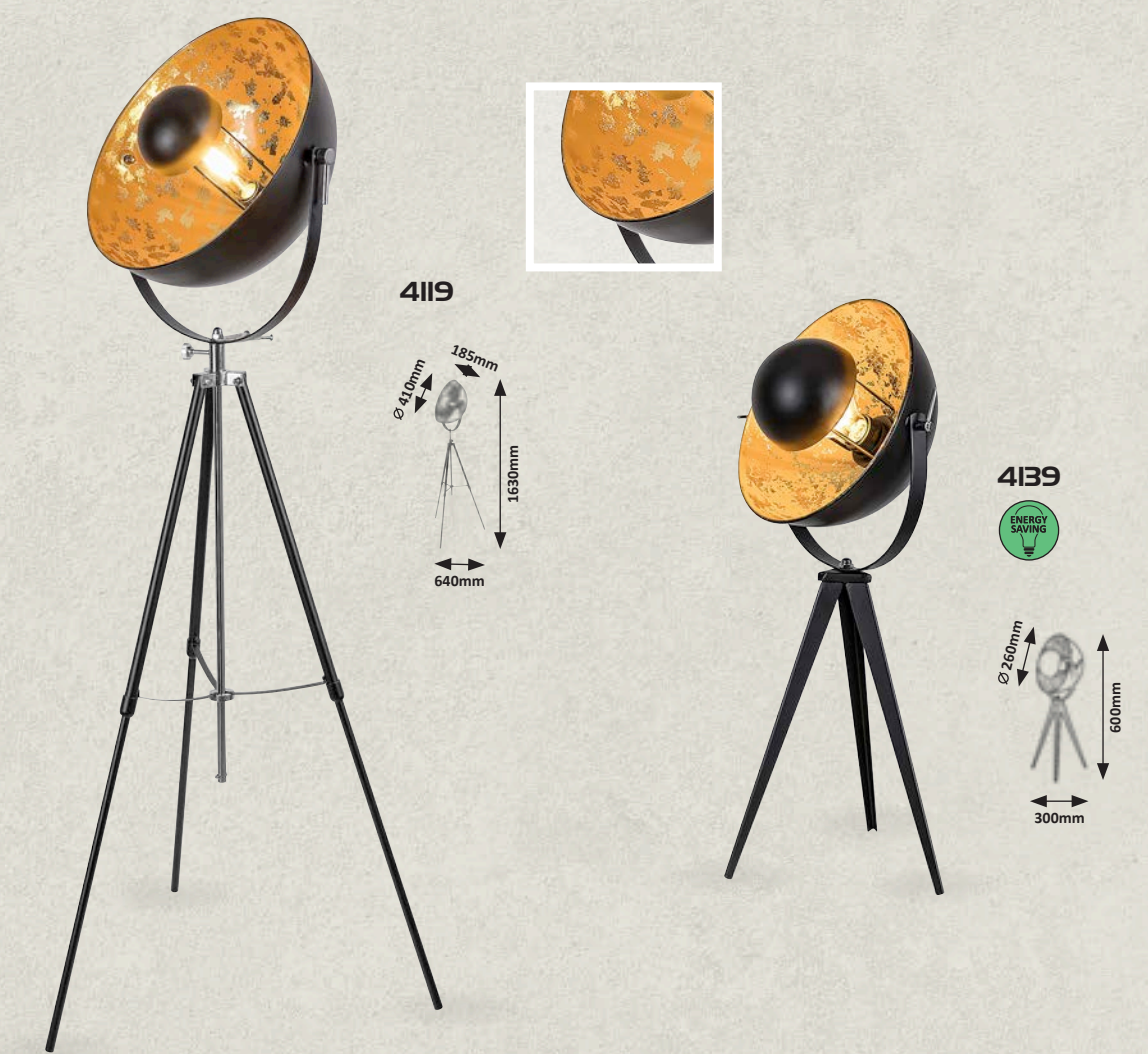

NATANIEL

4119 (M)
☒ E-27 / 1x max. 40W
IP20 •
black/gold

4139 (M)
☒ E-27 / 1x max. 25W
IP20 •
black/gold