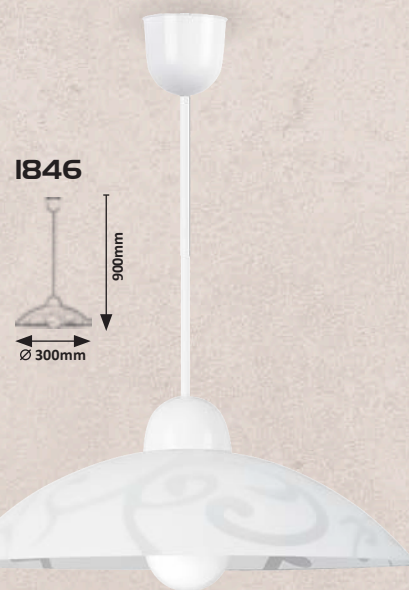

SCROLL

5 YEARS GUARANTEE