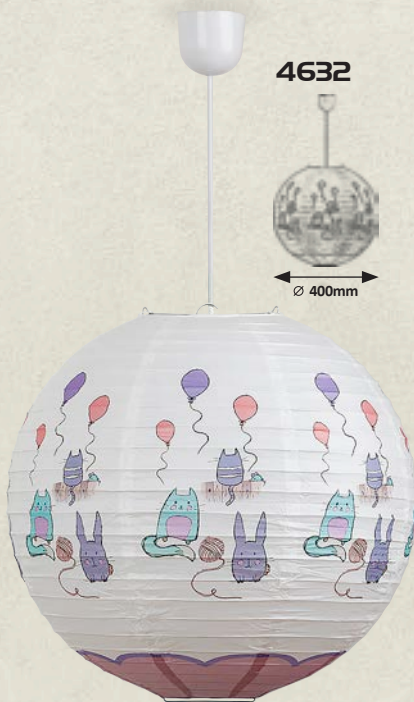

4632

4564

4570