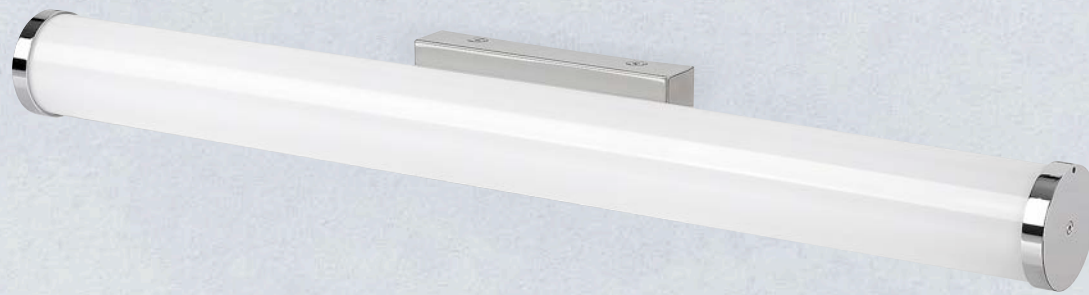

ANTONIA

SONJA

RYAN

MARIUS

DANTON

5895 (M) (P)

LED / 24W
(2360lm, 4000K) incl.
IP44
chrome

5 998250 358956

5896 (M) (P)

LED / 24W
(2200lm, 4000K) incl.
IP44
chrome

5 998250 358963

5784 (M) (P)

LED / 19W
(1100lm, 3000K) incl.
IP44
chrome

5 998250 357843

5785 (M) (P)

LED / 18W
(1420lm, 3000K) incl.
IP44
matte white

5 998250 357850

2107 (M) (P)

LED / 6W
(450lm, 4000K) incl.
IP44
chrome/white

5 998250 321073

2108 (M) (P)

LED / 12W
(780lm, 4000K) incl.
IP44
chrome/white

5 998250 321080

2109 (M) (P)

LED / 18W
(1360lm, 4000K) incl.
IP44
chrome/white

5 998250 321097

5892 (M) (G)

LED / 12W
(1080lm, 4000K) incl.
IP44 • 19406
chrome/white

5 998250 358925