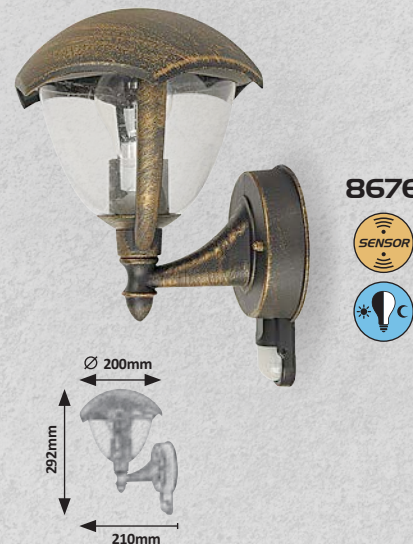

8676

8670 (M) (P)

☒ E-27 / 1x max. 40W
IP44
antique gold/transparent

5 998250 386706

8671 (M) (P)

☒ E-27 / 1x max. 40W
IP44
antique gold/transparent

5 998250 386713

8672 (M) (P)

☒ E-27 / 1x max. 40W
IP44
antique gold/transparent

5 998250 386720

8673 (M) (P)

☒ E-27 / 1x max. 40W
IP44
antique gold/transparent

5 998250 386737

8674 (M) (P)

☒ E-27 / 1x max. 40W
IP44
antique gold/transparent

5 998250 386744

8675 (M) (P)

☒ E-27 / 3x max. 40W
IP44
antique gold/transparent

5 998250 386751

8676 (M) (P)

☒ E-27 / 1x max. 40W
IP44 • ☒ 0,5-12m, 140°
antique gold/transparent

5 998250 386768