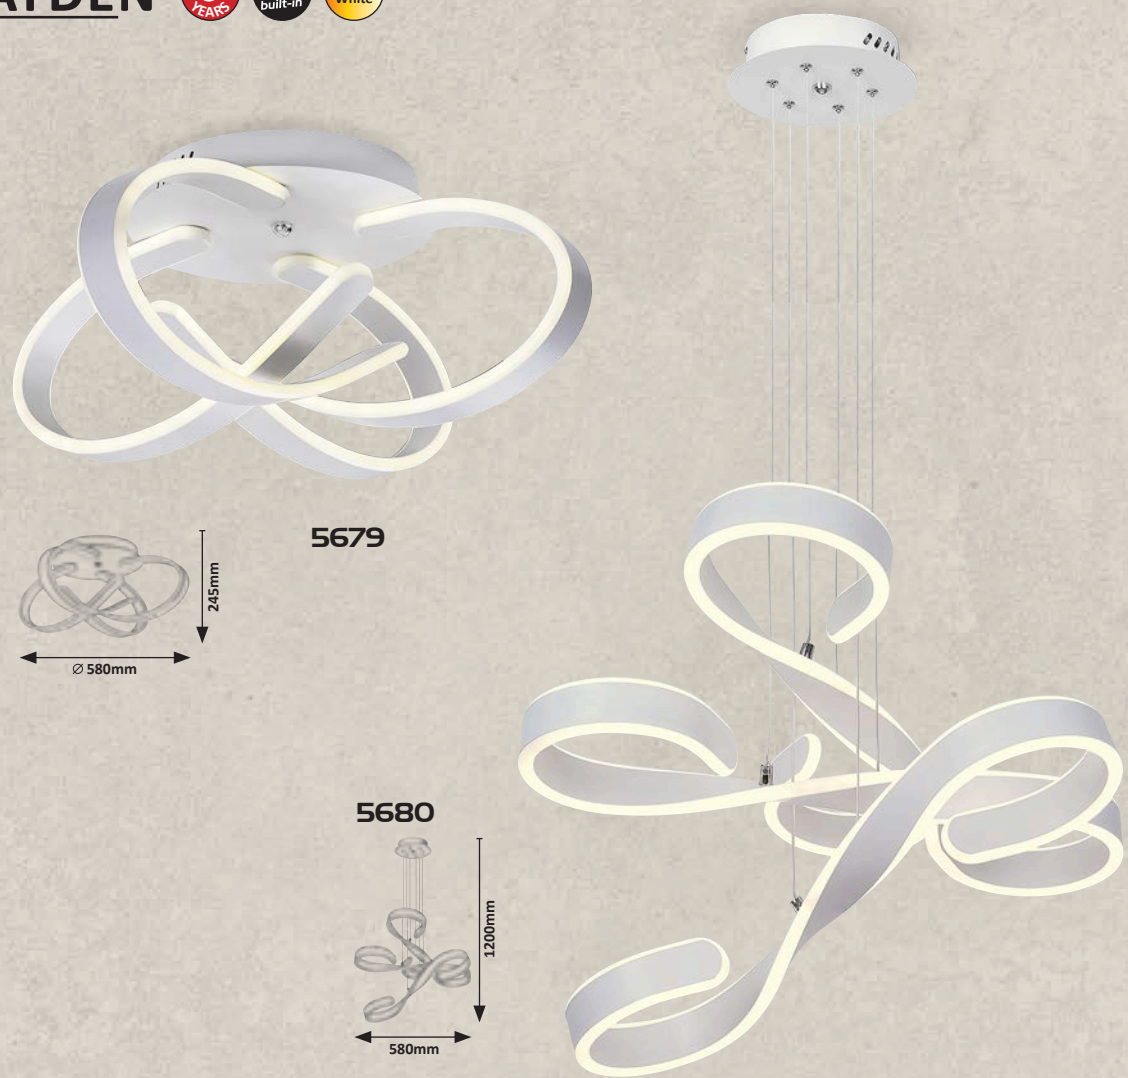

JAYDEN

GUARANTEE 5 YEARS LED built-in WARM White