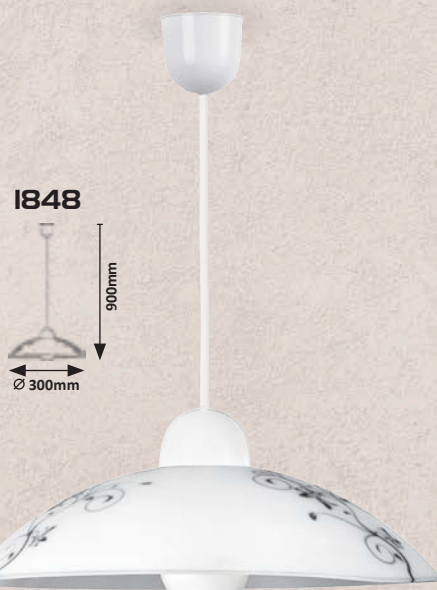

BLOOMY

5 YEARS GUARANTEE