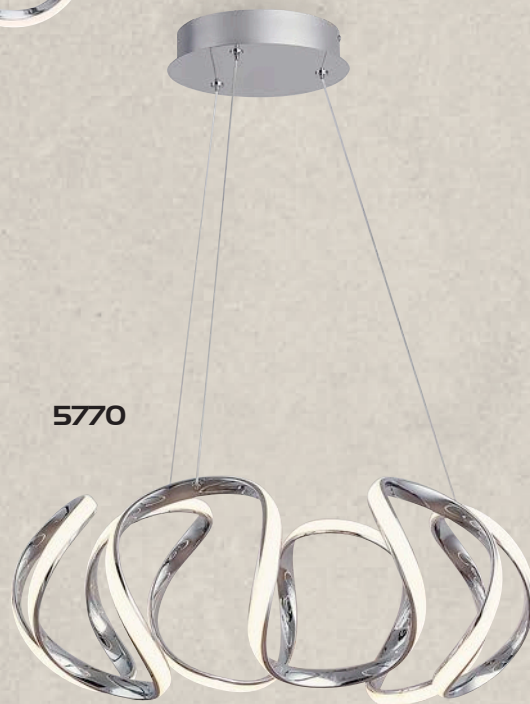

PALMIRA

5 YEARS GUARANTEE
LED built-in
WARM White

5772

5771

5770

CHRISSY

5 YEARS GUARANTEE
LED built-in
NATURAL White

1493

1494

5770 (M) (P)

LED / 38W
(2500lm, 3000K) incl.
IP20
chrome

5 998250 357706

5771 (M) (P)

LED / 50W
(3400lm, 3000K) incl.
IP20
chrome

5 998250 357713

5772 (M) (P)

LED / 11W
(700lm, 3000K) incl.
IP20
chrome

5 998250 357720

1493 (M)

LED / 7W
(480lm, 4000K) incl.
IP20
silver/chrome/crystal

5 998250 314938

1494 (M)

LED / 20W
(1400lm, 4000K) incl.
IP20
silver/chrome/crystal

5 998250 314945