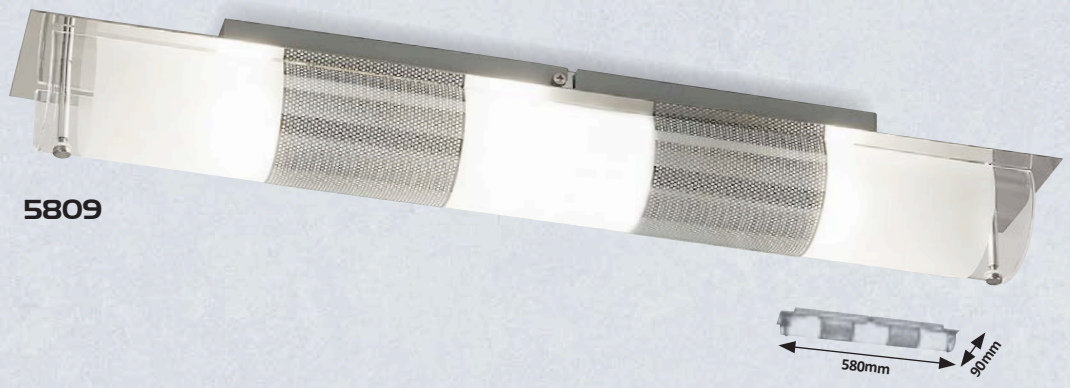

PERIODIC

PERIODIC CLASSIC

5809

5800 **MG**
E-14 / 1x max. 40W
IP20 • 9730
chrome/transparent/opal glass

5808 **MG**
E-14 / 2x max. 40W
IP20 • 9593
chrome/transparent/opal glass

5809 **MG**
E-14 / 3x max. 40W
IP20 • 9594
chrome/transparent/opal glass

3551 **MG**
E-14 / 1x max. 40W
IP20 • 9730
bronze/transparent/opal glass

3552 **MG**
E-14 / 2x max. 40W
IP20 • 9593
bronze/transparent/opal glass

3553 **MG**
E-14 / 3x max. 40W
IP20 • 9594
bronze/transparent/opal glass