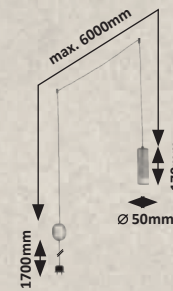

FLORESTA **NEW**

DESIGNED BY **rabalux**

6559

6560

6559

LED / 20W
(1250lm, 4000K) incl.
IP20 •
gold

6560

LED / 4W
(248lm, 4000K) incl.
IP20 •
gold

DESIGNED BY **rabalux**