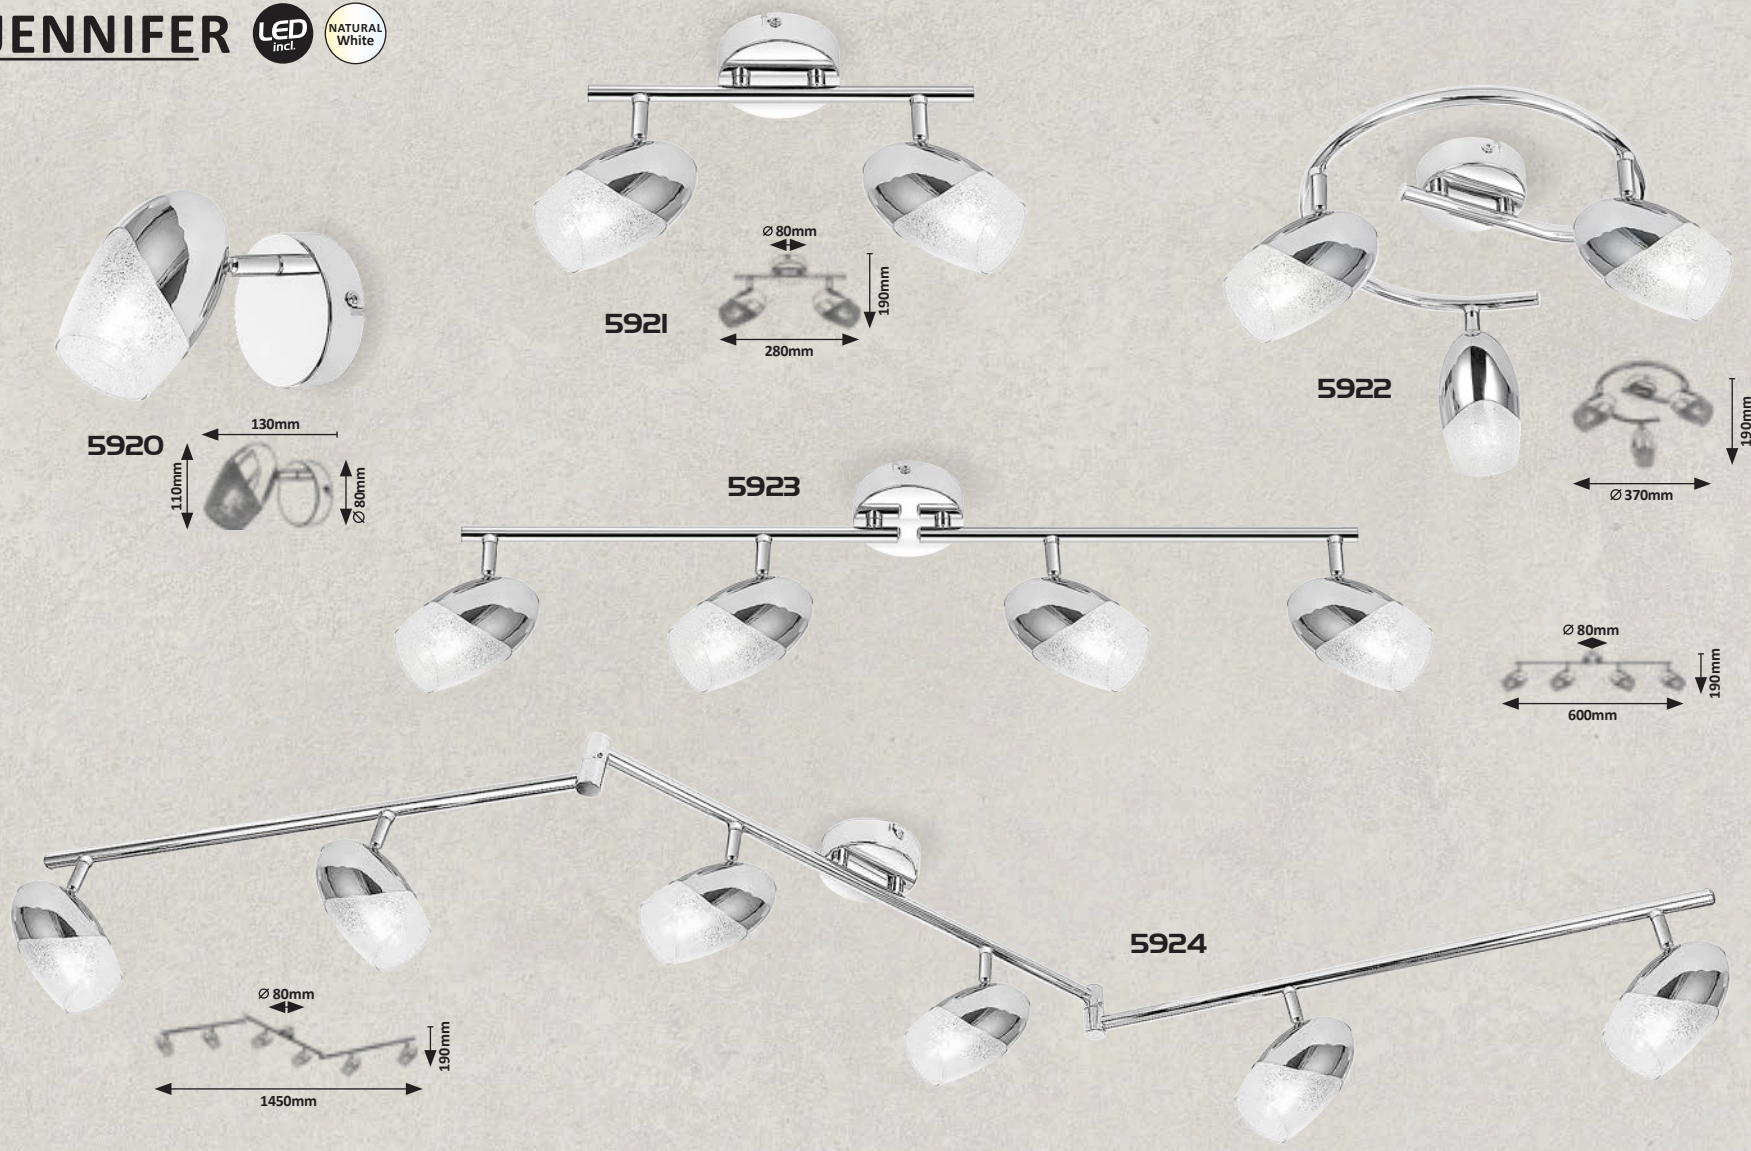

5632 (MG)

E-14 / 2x max. 40W IP20 • 19633 satin chrome/chrome/opal glass

5633 (MG)

E-14 / 3x max. 40W IP20 • 19633 satin chrome/chrome/opal glass

5634 (MG)

E-14 / 4x max. 40W IP20 • 19633 satin chrome/chrome/opal glass