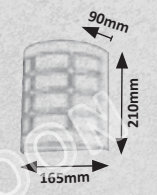

SEVILLA *NEW*

8799

8800

GENOVA

8269

ECUADOR

7996

7997

VARNA *NEW*

8134

8135

8799 (M) (P)

⊗ E-27 / 1x max. 11W
IP44
satin chrome/white

8800 (M) (P)

⊗ E-27 / 1x max. 11W
IP44 • ☼ 2-8m, 90°
satin chrome/white

8269 (M) (P) (G)

⊗ E-27 / 1x max. 40W
IP44 • ☼ 19129
satin chrome/white

7996 (M) (P)

⊗ LED / 10W
(800lm, 4000K) incl.
IP65
anthracite/white

7997 (M) (P)

⊗ LED / 11W
(800lm, 4000K) incl.
IP54 • ☼ 6m, 120°
anthracite/white

8134 (P)

⊗ LED / 12W
(720lm, 4000K) incl.
IP54
black/white

8135 (P)

⊗ LED / 12W
(720lm, 4000K) incl.
IP54 • ☼ 8m, 120°
black/white

COMING SOON