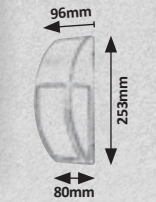

SEVILLA *NEW*

8799

8800

GENOVA

8269

ECUADOR

7996

7997

VARNA *NEW*

8134

8135

8799 (M) (P)

⊗ E-27 / 1x max. 11W
IP44
satin chrome/white

8800 (M) (P)

⊗ E-27 / 1x max. 11W
IP44 • ☼ 2-8m, 90°
satin chrome/white

8269 (M) (P) (G)

⊗ E-27 / 1x max. 40W
IP44 • ☼ 19129
satin chrome/white

7996 (M) (P)

⊗ LED / 10W
(800lm, 4000K) incl.
IP65
anthracite/white

7997 (M) (P)

⊗ LED / 11W
(800lm, 4000K) incl.
IP54 • ☼ 6m, 120°
anthracite/white

8134 (P)

⊗ LED / 12W
(720lm, 4000K) incl.
IP54
black/white

8135 (P)

⊗ LED / 12W
(720lm, 4000K) incl.
IP54 • ☼ 8m, 120°
black/white

COMING SOON