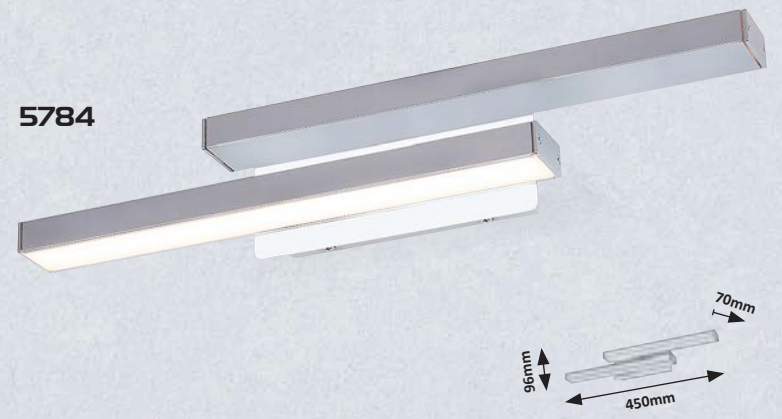

ANTONIA

SONJA

RYAN

MARIUS

DANTON

5895 (M) (P)

LED / 24W
(2360lm, 4000K) incl.
IP44
chrome

5 998250 358956

5896 (M) (P)

LED / 24W
(2200lm, 4000K) incl.
IP44
chrome

5 998250 358963

5784 (M) (P)

LED / 19W
(1100lm, 3000K) incl.
IP44
chrome

5 998250 357843

5785 (M) (P)

LED / 18W
(1420lm, 3000K) incl.
IP44
matte white

5 998250 357850

2107 (M) (P)

LED / 6W
(450lm, 4000K) incl.
IP44
chrome/white

5 998250 321073

2108 (M) (P)

LED / 12W
(780lm, 4000K) incl.
IP44
chrome/white

5 998250 321080

2109 (M) (P)

LED / 18W
(1360lm, 4000K) incl.
IP44
chrome/white

5 998250 321097

5892 (M) (G)

LED / 12W
(1080lm, 4000K) incl.
IP44 • 19406
chrome/white

5 998250 358925