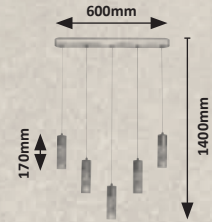

FLORESTA **NEW**

DESIGNED BY **rabalux**

6559

6560

6559

LED / 20W
(1250lm, 4000K) incl.
IP20 •
gold

6560

LED / 4W
(248lm, 4000K) incl.
IP20 •
gold

DESIGNED BY **rabalux**