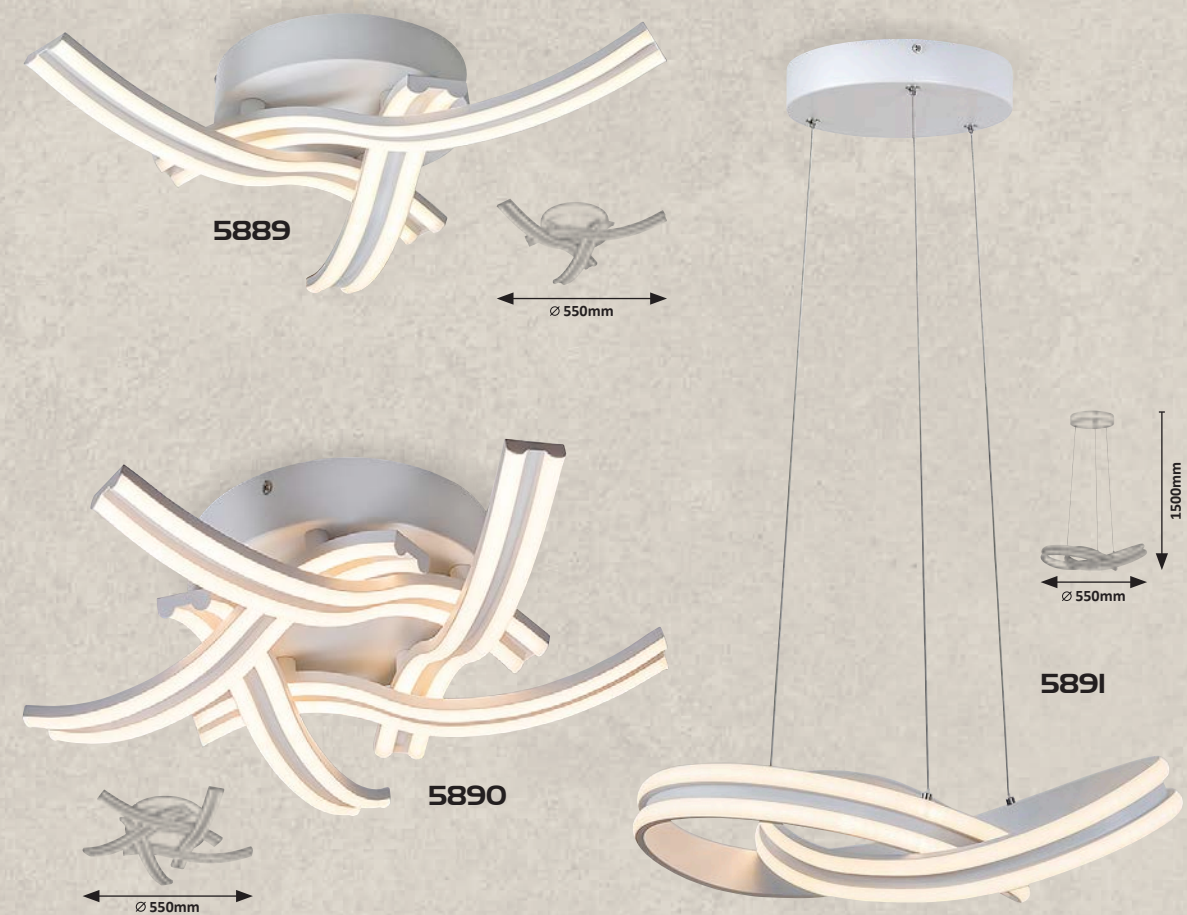

# TULIO

GUARANTEE 5 YEARS LED built-in WARM White

5889

550mm

5890

550mm

5891

1500mm