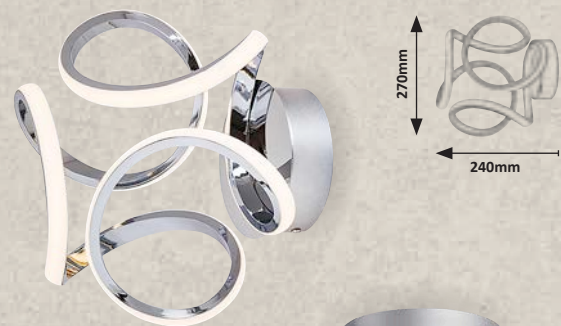

PALMIRA

5 YEARS GUARANTEE
LED built-in
WARM White