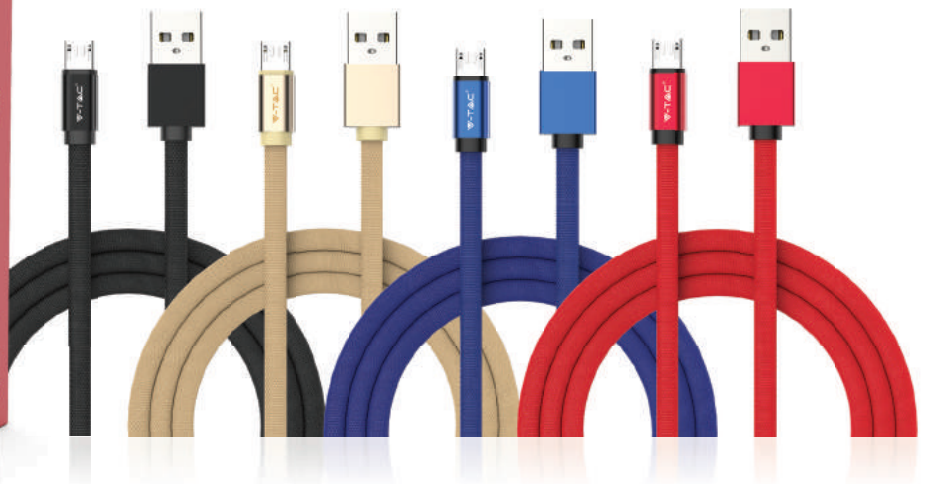

Gold Series 1M 2.4A Braided

Fast Sync - Fast Charging (2.4A) with V-TAC's Gold Series Data Cable. Ergonomic design, braided finish with tip protection to ensure long lifespan even with frequent bends. High-speed data transmission. Easy to plug & unplug.

 **TYPE-C** VT-5352 **Black** SKU: 8632 **Blue** SKU: 8633 **Red** SKU: 8634

Ruby Series 1M 2.4A Cotton Fabric

Fast Sync – Fast Charging (2.4A) with V-TAC's Ruby Series Data Cable. Smooth finish with cotton fabric material. Designed with highly durable copper plating interface, with efficient and ergonomic tip. Easy to plug & unplug.

Micro USB VT-5341

Black
SKU: 8494

Golden
SKU: 8495

Blue
SKU: 8496

Red
SKU: 8497

TYPE-C VT-5342

Black
SKU: 8498

Golden
SKU: 8499