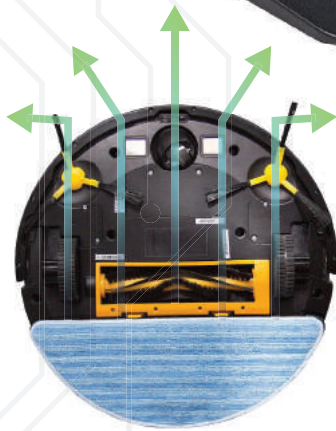

MOTOR SUCTION POWER
1800 PA

SMART NAVIGATION GYROSCOPE

Robot learns the layout of your home and cleans in S path to more efficiently cover large areas on a single charge.

Smart Gyro Robot Vacuum

Digital Robot Cleaning Vacuum with WiFi App
and Wireless Remote Control