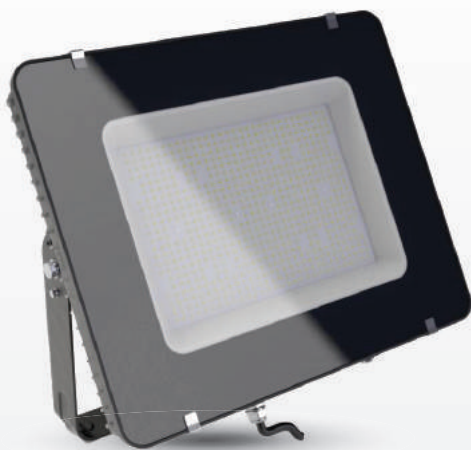

LED Floodlights

Being a forerunner in outdoor lighting & selling millions of LED floodlights during the past years, V-TAC introduces its first ever series of outdoor luminaires with a staggering 120 lumens per watt output.

Inclusive of a one-metre cable for maximum convenience.

HIGH LUMENS

120
LUMENS/W

5 YEAR
WARRANTY*