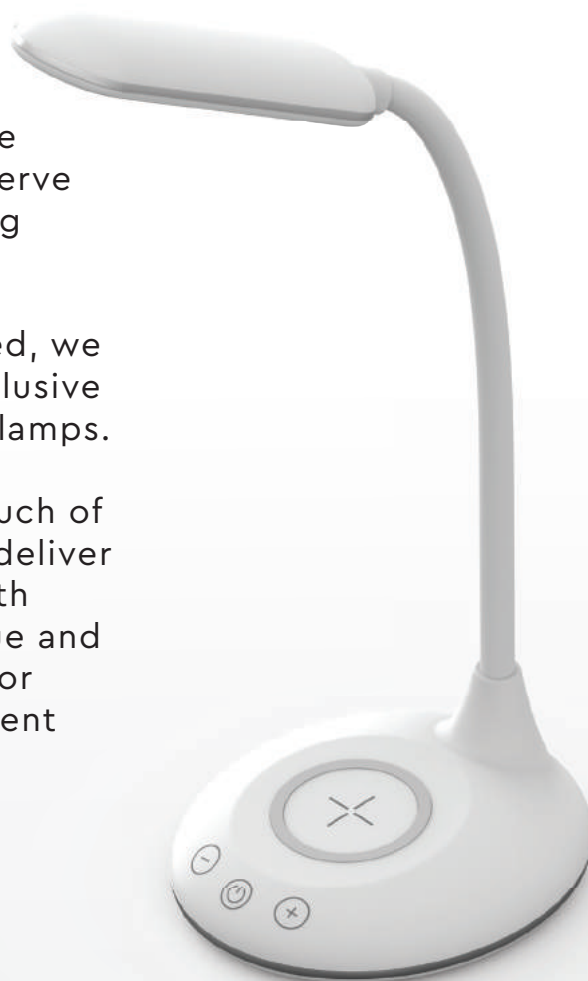

Table Lamps

Most cozy & favorite corners always deserve comfortable lighting conditions.

To cater to this need, we bring to you an exclusive range of LED table lamps.

Designed with a touch of class, these lamps deliver sufficient and smooth lighting, with unique and suitable functions for both task and ambient lighting.