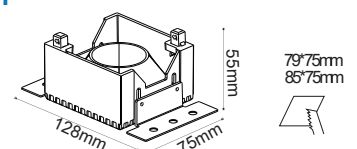

GU10 Fitting Square With White Frame Chrome Reflector

VT-890 **SKU: 8880**

Base: GU10
Body Type: Aluminium