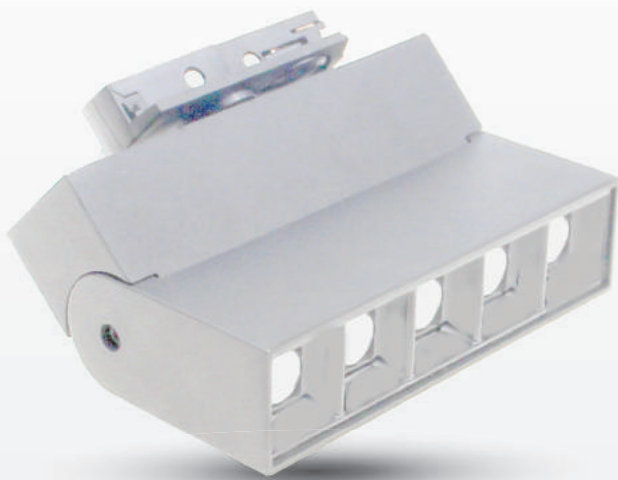

Body Type: Aluminium
 Dimension: 130x130x47mm
 Cutting Sizes: 120x120mm

LED Tracklights

Experience true colours through our efficient set of track lights with CRI >90, the latest LED technology from Samsung, and five years of warranty.