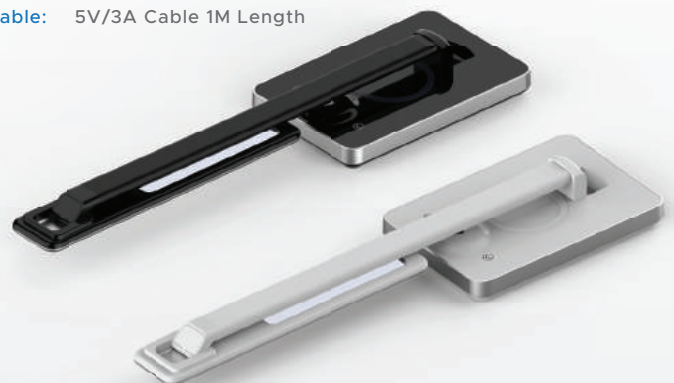

ENERGY
CONSERVATION

FLICKER
FREE

EYE
PROTECTION

TIMER
POWEROFF

USB
OUTPUT

LIGHTING
ADJUSTMENT

- Body Type: ABS+PC
- Adaptor Input Voltage: AC100-240V/2A
- Cable Input: DC 5V/3A
- Lamp Output: DC 5V/1A (5W)
- Wireless charger Output : DC 5V/1A (5W)
- USB Output: 5V/0.5A (2.5W)
- Transfer Rate : $\geq 70\%$
- Charging distance: $\leq 6\text{mm}$
- LED Output: 800lux
- Long Life: 50000hrs
- Cable: 5V/3A Cable 1M Length