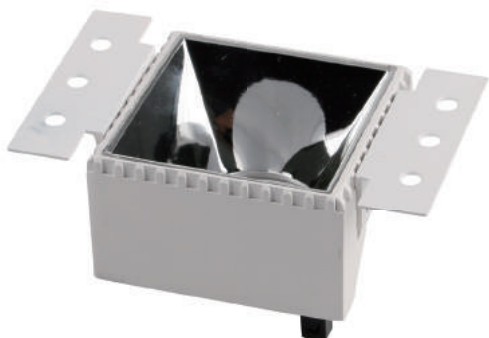

GU10 Fitting Round With White Frame Chrome Reflector

VT-889 **SKU: 8879**

Base: GU10
Body Type: Aluminium

GU10 Fitting Square With White Frame Chrome Reflector

VT-890 **SKU: 8880**

Base: GU10
Body Type: Aluminium