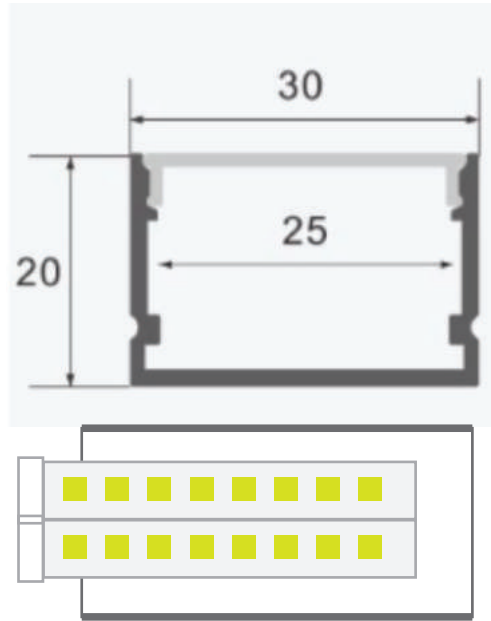

VT-890 **SKU: 8880**

Base: GU10
 Body Type: Aluminium

Aluminium Profile

VT-8118 **Dimension:** 2000x30x20mm
SKU: 3371 **Color of Fixture:** Milky

with 30 mm wide, Perfect for double row LED Strip

Aluminium Profile