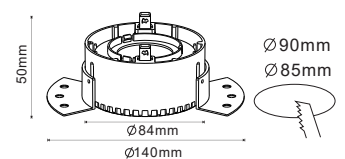

GU10 Fitting Round With White Frame Chrome Reflector

VT-889 **SKU: 8879**

Base: GU10
Body Type: Aluminium