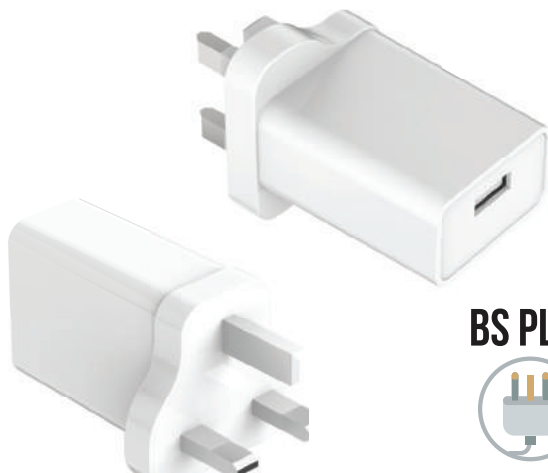

Charging Set with Travel Adapter

2.1A

 **Micro USB**

VT-5371 SKU: 8645 **White**

 **TYPE-C**

VT-5372 SKU: 8647 **White**

Charging Set with Travel Adapter

BS PLUG