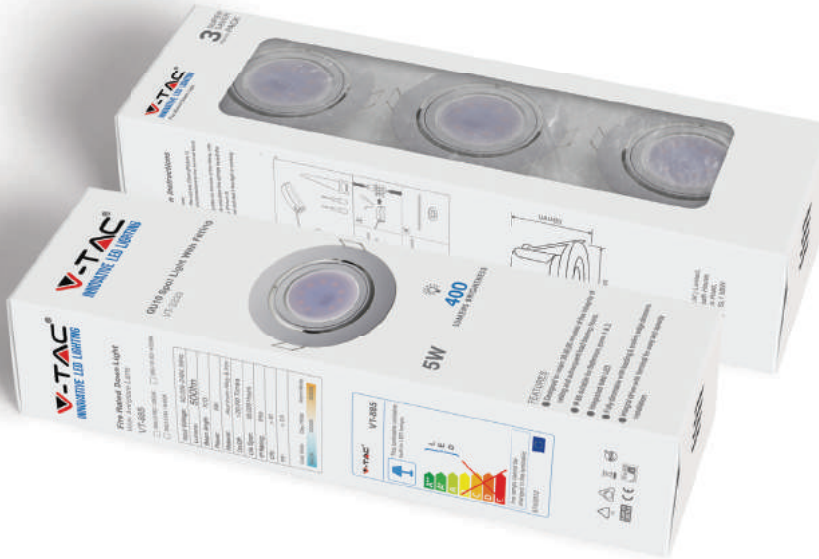

3 Pcs
PACK

GU10 Spot Light With Fitting

5W

VT-3333

400
LUMENS

SKU: 8881 | 3000K WARM WHITE
SKU: 8882 | 4500K DAY WHITE
SKU: 8883 | 6400K WHITE

Eq Watts: 35W
CRI: >80
PF: >0.4
Base: GU10
Beam Angle: 110°

Body Type: Plastic - Ferrum
Input Power: AC: 220-240V, 50Hz
Color: White
Dimension: Ø50x57mm/Ø99x30.8mm
Cutting Size: Ø74mm