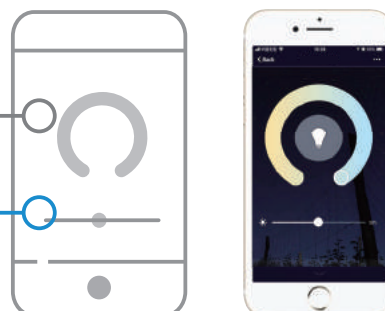

Easily can change CCT

Dimmable

Controls brightness level from 0% To 100%

works with
amazon alexa

works with the
Google Assistant

LED Bulkhead

VT-2-15

15W