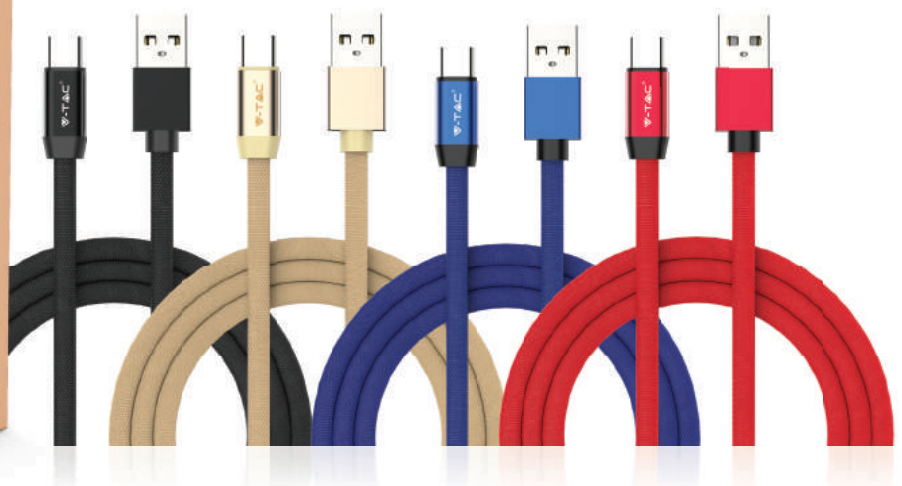

 **TYPE-C** VT-5352 **Black** SKU: 8632 **Blue** SKU: 8633 **Red** SKU: 8634

Ruby Series 1M 2.4A Cotton Fabric

Fast Sync – Fast Charging (2.4A) with V-TAC's Ruby Series Data Cable. Smooth finish with cotton fabric material. Designed with highly durable copper plating interface, with efficient and ergonomic tip. Easy to plug & unplug.

Micro USB VT-5341

Black
SKU: 8494

Golden
SKU: 8495

Blue
SKU: 8496

Red
SKU: 8497

TYPE-C VT-5342

Black
SKU: 8498

Golden
SKU: 8499

Blue
SKU: 8630

Red
SKU: 8631

Diamond Series

1M 2.4A Cotton Fabric

Tangle-free L-Type Diamond Series Data Cable designed with innovative L-type tip preventing cable damage and does not get in the way when using the device while charging. Fast Sync – Fast Charging (2.4A). Equipped with high quality copper wire maximizing signal quality. Ergonomic design, anti-pulls & tangle-free.