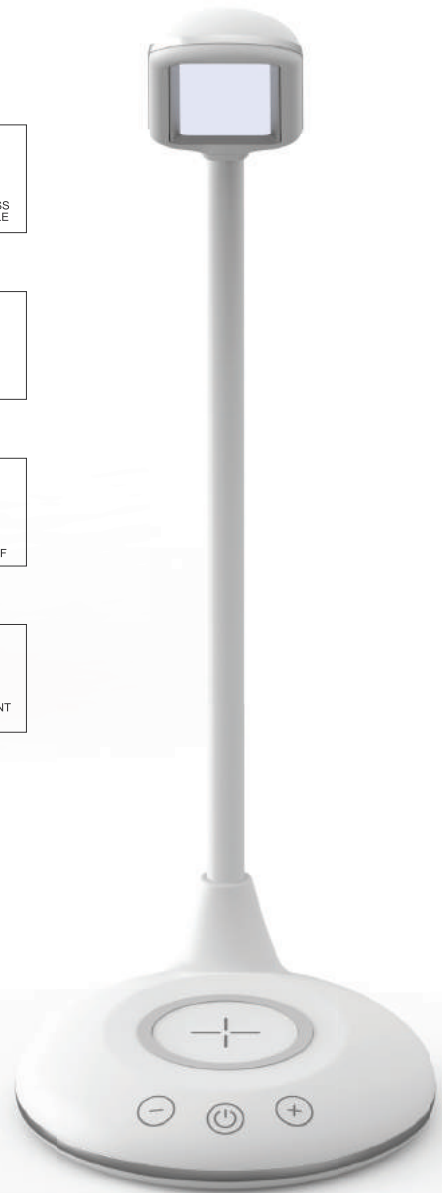

ENERGY
CONSERVATION

FLICKER
FREE

EYE
PROTECTION

TIMER
POWEROFF

USB
OUTPUT

LIGHTING
ADJUSTMENT

- Body Type: ABS+PC
- Adaptor Input Voltage: AC100-240V/2A
- Cable Input: DC 5V/3A
- Lamp Output: DC 5V/1A (5W)
- Wireless charger Output : DC 5V/1A (5W)
- USB Output: 5V/0.5A (2.5W)
- Transfer Rate : $\geq 70\%$
- Charging distance: $\leq 6\text{mm}$
- LED Output: 800lux
- Long Life: 50000hrs
- Cable: 5V/3A Cable 1M Length

LED Table Lamp With Wireless Charger

5W VT-7505

SKU: 8602 | 3IN1 - Black
SKU: 8603 | 3IN1 - White

FAST CHARGER
Included

3.0A 18w

- Body Type:** ABS+PC
- Adaptor Input Voltage:** AC100-240V/2A
- Cable Input:** DC 5V/3A
- Lamp Output:** DC 5V/1A (5W)
- Wireless charger Output :** DC 5V/1A (5W)
- USB Output:** 5V/0.5A (2.5W)
- Transfer Rate :** ≥70%
- Charging distance:** ≤6mm
- LED Output:** 800lux
- Long Life:** 50000hrs
- Cable:** 5V/3A Cable 1M Length

Designer Domelights

STARRY COVER

40W

2800
LUMENS

VT-8404 SKU: 1493 3IN1

Voltage/Frequency: AC:175-265V,50/60Hz
 Beam Angle: 120°
 Body Type: Plastic+Metal
 Life Hours: 20,000 hrs
 Dimension: D:388.5x70mm

STARRY COVER