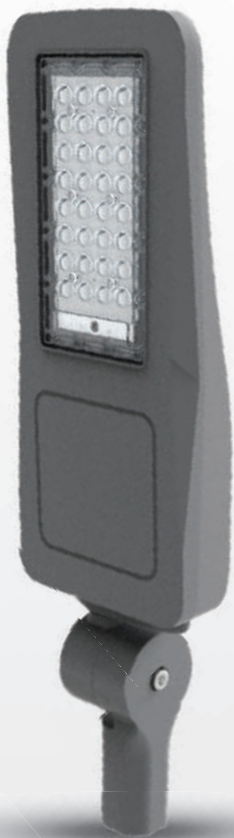

VT-50-1
50W

4000
 LUMENS

Black Body

SKU: 951
 6400K WHITE

White Body

SKU: 952
 6400K WHITE

PF: >0.9	Beam Angle: 100°	Input Power: AC:220-240V,50Hz	Body Type: Die Cast Aluminium
CRI: >80	Life Hours: 30,000 hrs	Color: Black White	Dimension: 223x188x28mm