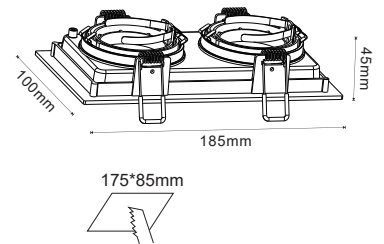

2xGU10 FITTING

VT-886 **SKU: 8877**

Base: GU10
Body Type: Aluminium