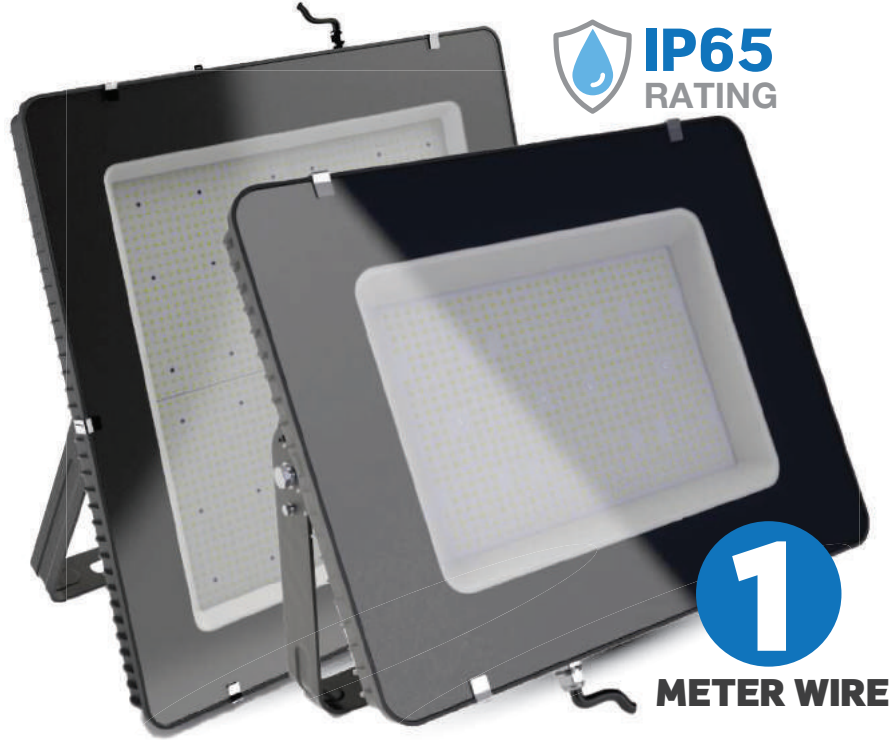

LED Floodlights

HIGH LUMENS
120
LUMENS/W

5 YEAR
WARRANTY*

1

METER WIRE

VT-405
400W

48000
LUMENS

Black Body Grey Glass

SKU: 964 | 4000K DAY WHITE
SKU: 965 | 6400K WHITE

PF: >0.9 | Beam Angle: 100° | Input Power: AC:220-240V,50Hz | Body Type: Die Cast Aluminium
CRI: >80 | Life Hours: 30,000 hrs | Color: Black

VT-505
500W

60000
LUMENS

Black Body Grey Glass

SKU: 966 | 4000K DAY WHITE
SKU: 967 | 6400K WHITE

PF: >0.9 | Beam Angle: 100° | Input Power: AC:220-240V,50Hz | Body Type: Die Cast Aluminium
CRI: >80 | Life Hours: 30,000 hrs | Color: Black

VT-1055
1000W

120000
LUMENS

Black Body Grey Glass

SKU: 968 | 4000K DAY WHITE
SKU: 969 | 6400K WHITE

PF: >0.9 | Beam Angle: 100° | Input Power: AC:220-240V,50Hz | Body Type: Die Cast Aluminium
CRI: >80 | Life Hours: 30,000 hrs | Color: Black