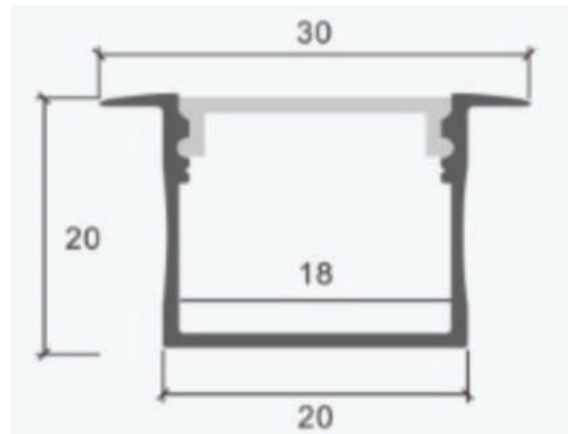

VT-890 **SKU: 8880**

Base: GU10
 Body Type: Aluminium

Aluminium Profile

VT-8118 **Dimension:** 2000x30x20mm
SKU: 3371 **Color of Fixture:** Milky

with 30 mm wide, Perfect for double row LED Strip

Aluminium Profile