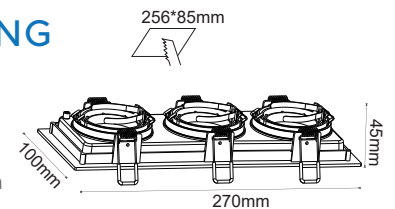

3xGU10 FITTING

VT-887 **SKU: 8878**

Base: GU10
Body Type: Aluminium