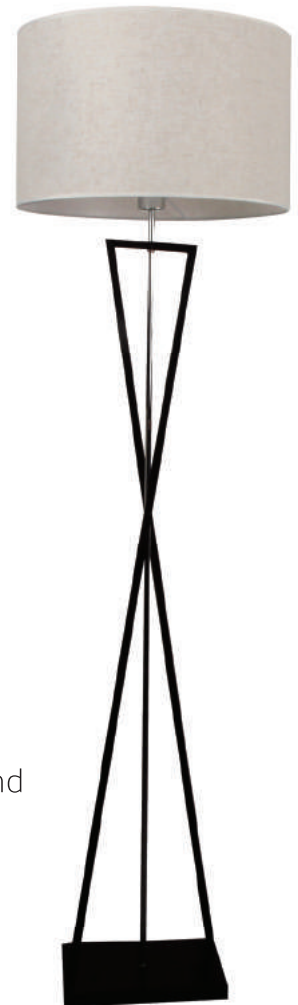

FLOOR LAMP

E27 Ivory Lamp Shade-Round
Black Metal Canopy
VT-7913

SKU: 40411 - White + Black
Size: 450x285x1620mm